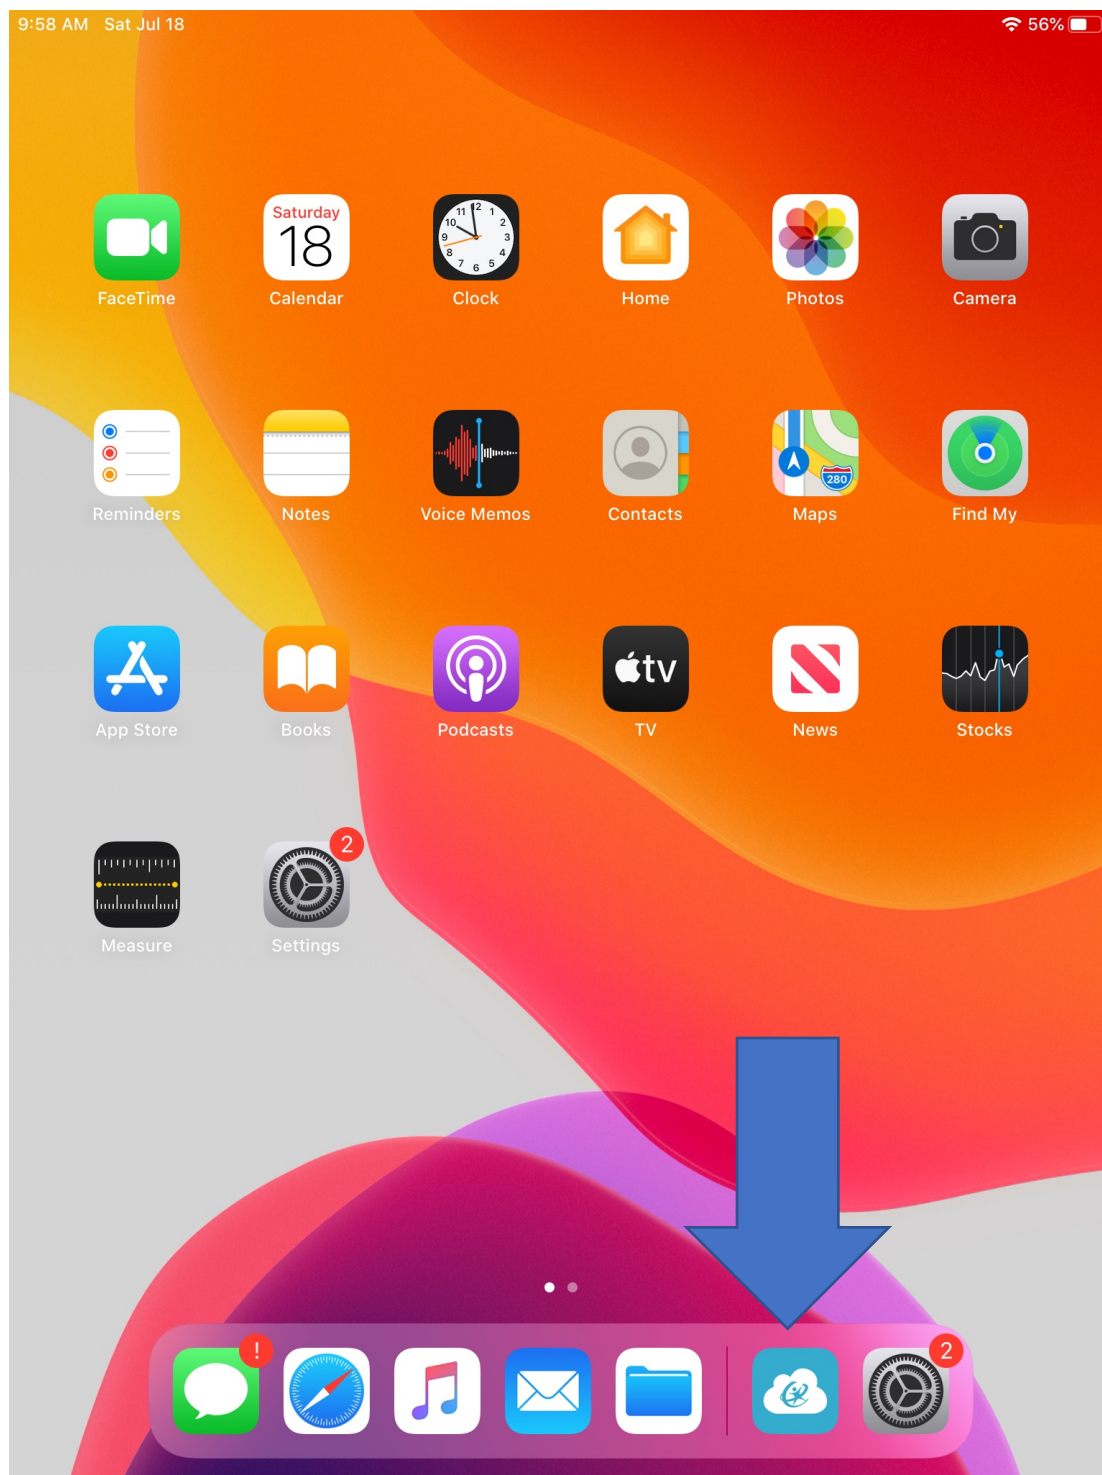

From your iPad home screen, open classlink from your bottom dock.

Login to Classlink with the username and password you were given. The code is nafcs.

ClassLink

 Username

 Password 

 nafcs

Sign In

Remember me